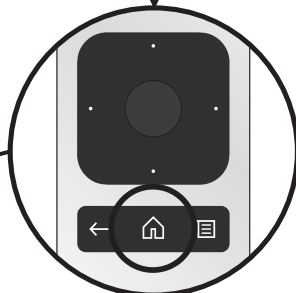

Refer to the Polycom EagleEye Producer User Guide for more information.

1 ⏏ 5 seconds
LED: fast blue blink

2

3 To exit ⏏ press any key on remote except up/down arrows. LED: blue