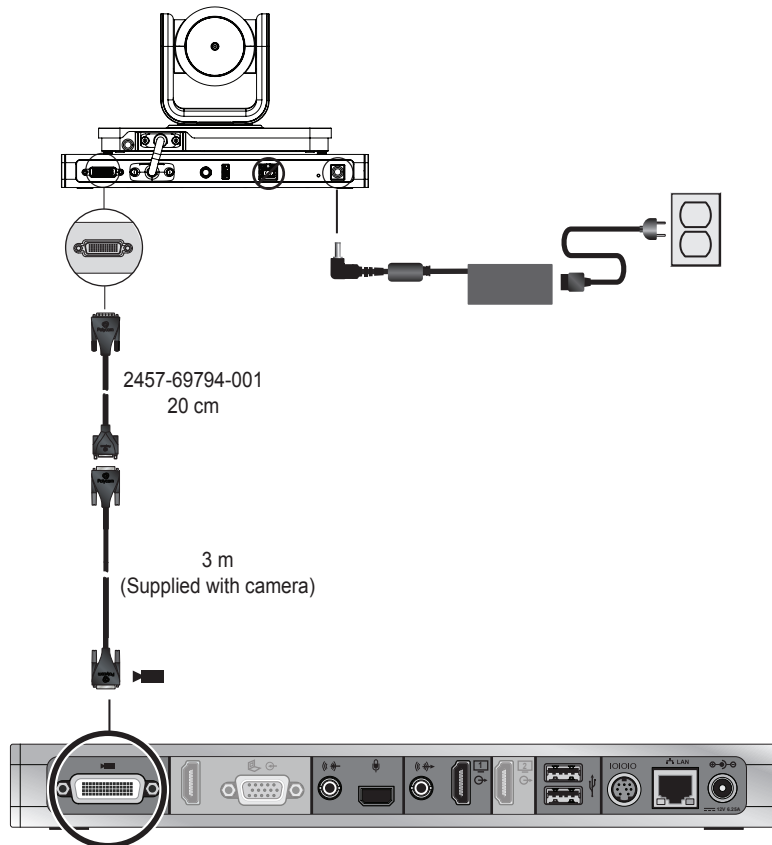

4 Polycom RealPresence® Group 300/310/500