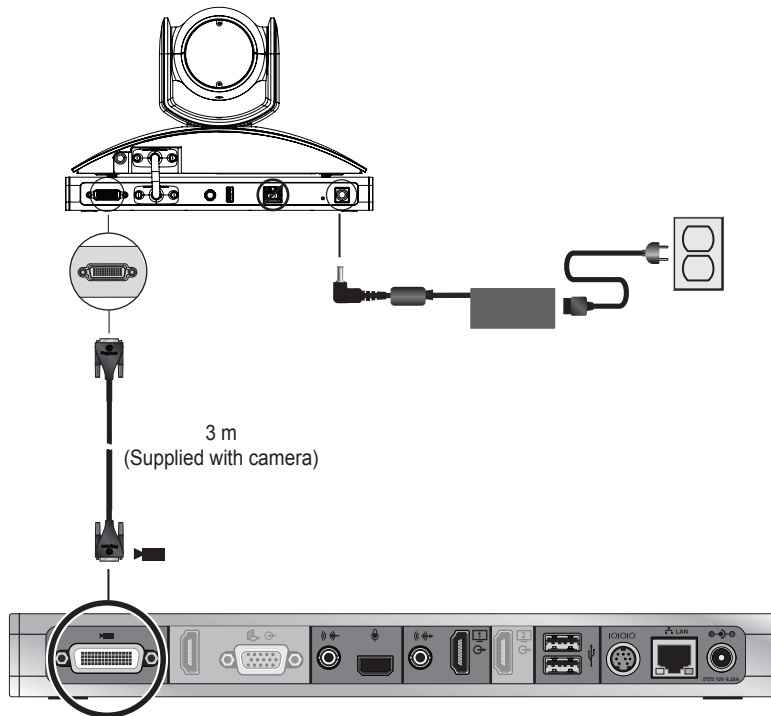

4 Polycom RealPresence® Group 300/310/500