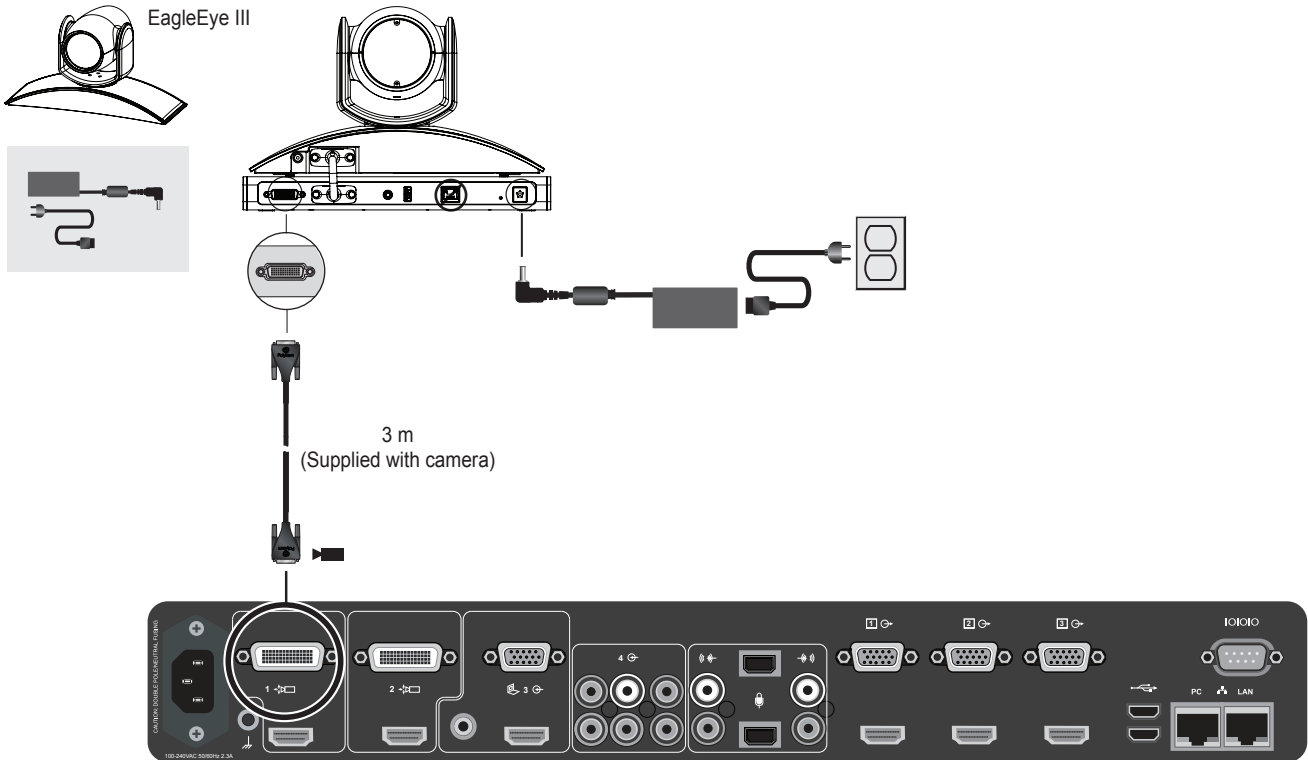

4 Polycom RealPresence® Group 700