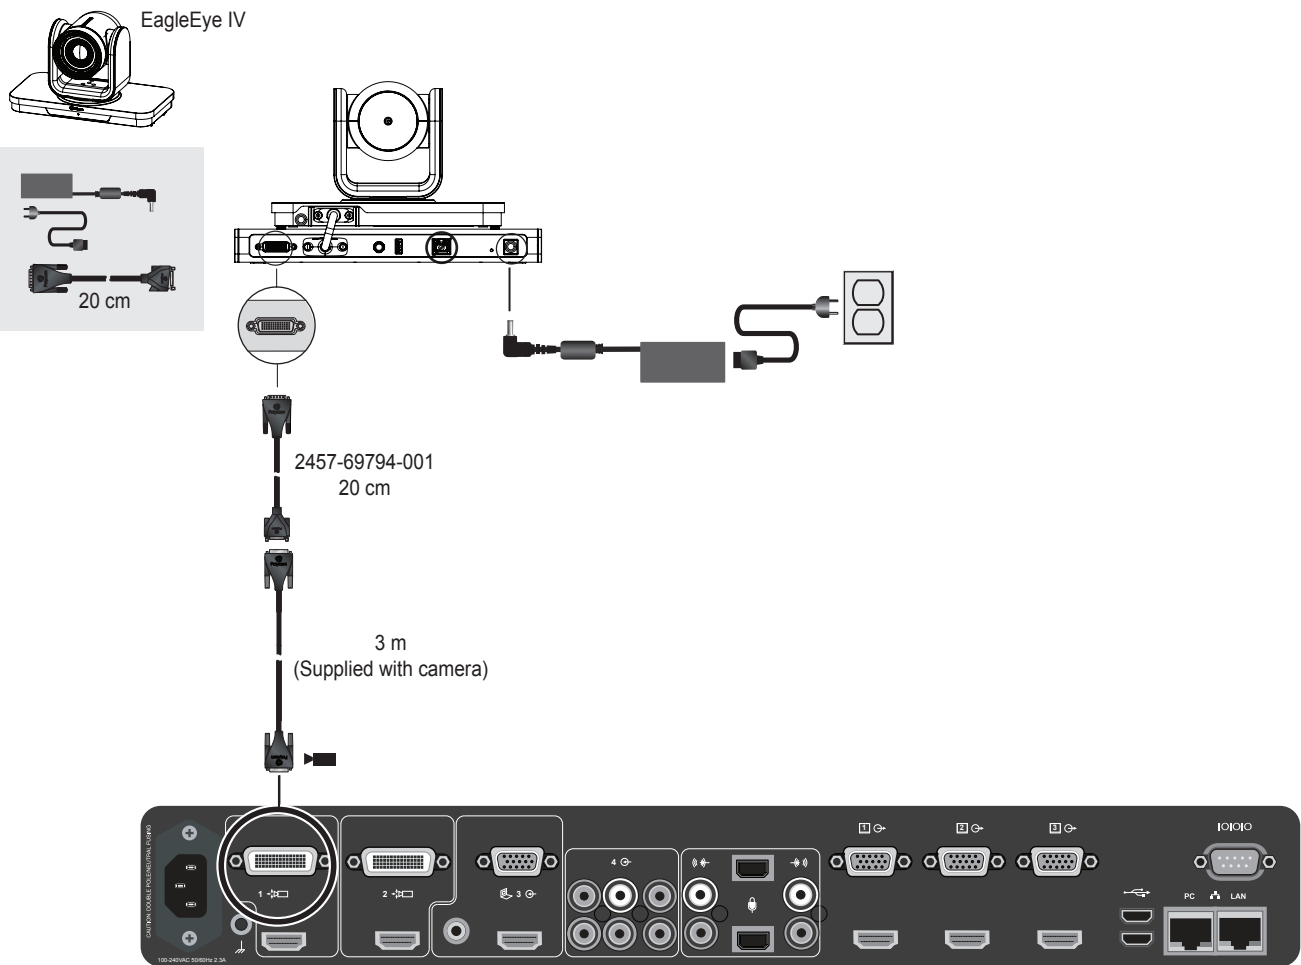

4 Polycom RealPresence® Group 700