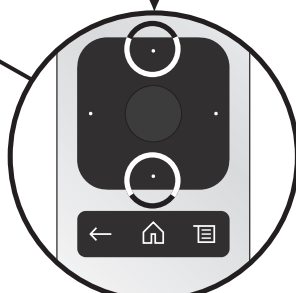

Refer to the Polycom EagleEye Producer User Guide for more information.

1 ⏏ 5 seconds
LED: fast blue blink

2

3 To exit ⏏ press any key on remote except up/down arrows. LED: blue