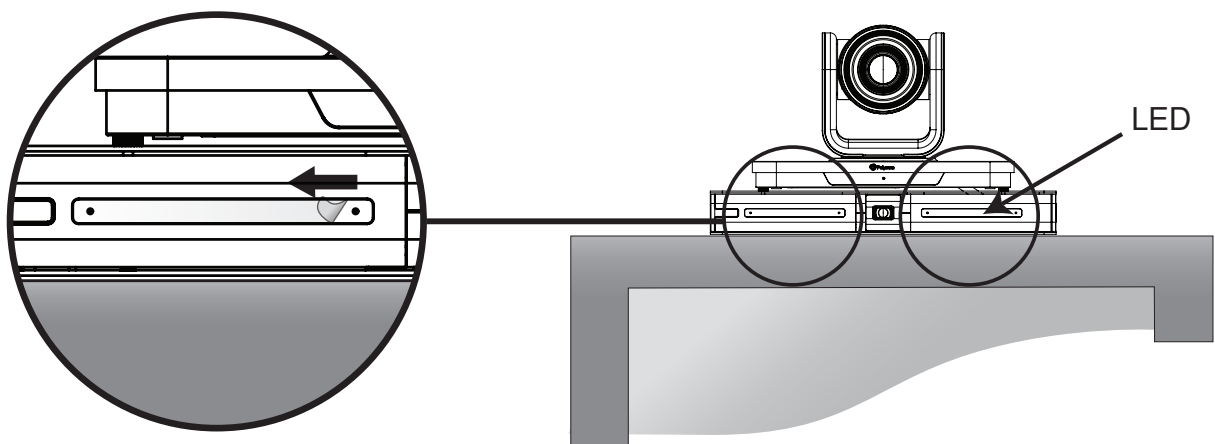

Refer to the Polycom EagleEye Producer User Guide for more information.

1 ⏏ 5 seconds
LED: fast blue blink

2

3 To exit ⏏ press any key on remote except up/down arrows. LED: blue