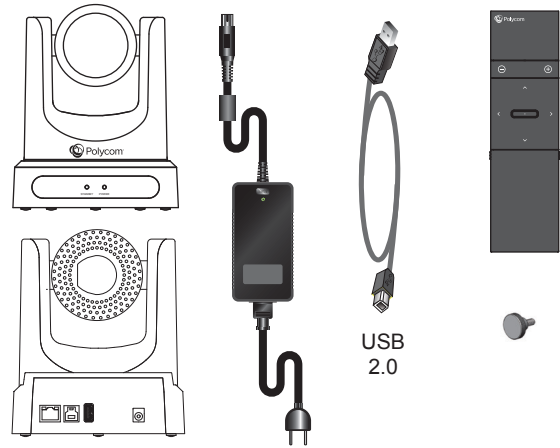

Polycom® EagleEye™ IV USB Camera

In addition, the label was placed on the bottom. The battery must not be exposed to excessive heat such as sunshine, fire, or the like.

Correct disposal of this product: this symbol indicates that this product must not be disposed of with household waste, according to the WEEE Directive (2012/19/EU) and your national law. This product should be taken to a collection center licensed for the recycling of waste electrical and electronic equipment (EEE). The mishandling of this type of waste could have a possible negative impact on the environment and human health due to potentially hazardous substances that are generally associated with EEE. At the same time, your cooperation in the correct disposal of this product will contribute to the efficient use of natural resources. For more information about where you can take your waste equipment for recycling, please contact your local city office, or your household waste collection service.