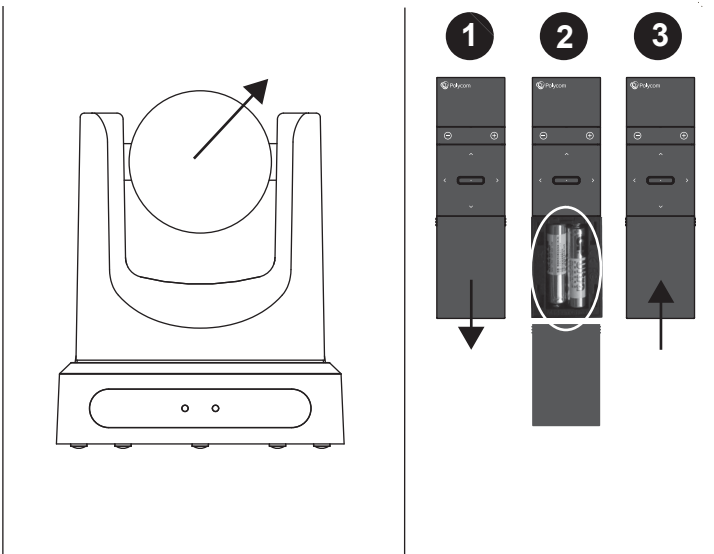

Polycom® EagleEye™ IV USB Camera

In addition, the label was placed on the bottom. The battery must not be exposed to excessive heat such as sunshine, fire, or the like.

Correct disposal of this product: this symbol indicates that this product must not be disposed of with household waste, according to the WEEE Directive (2012/19/EU) and your national law. This product should be taken to a collection center licensed for the recycling of waste electrical and electronic equipment (EEE). The mishandling of this type of waste could have a possible negative impact on the environment and human health due to potentially hazardous substances that are generally associated with EEE. At the same time, your cooperation in the correct disposal of this product will contribute to the efficient use of natural resources. For more information about where you can take your waste equipment for recycling, please contact your local city office, or your household waste collection service.

Operating: -10° - 40°C (14° - 104°F)
Storage: -40° - 60°C (-40° - 140°F)

By using this product, you are agreeing to the terms of the End User License Agreement (EULA) at: <http://documents.polycom.com/indexes/licenses>. If you do not agree to the terms of the EULA, do not use the product, and you may return it in the original packaging to the seller from whom you purchased the product.

Product Documentation

Documentation du produit
Documentación del producto
Documentação do produto
Produktdokumentation

Documentazione del prodotto
Produktdokumentasjon
Termékdokumentáció
Dokumentacija produktu
Документация продукта
製品マニュアル
产品文档
产品说明文件
제품 설명서

Use only power supplies listed in the manual.
PSU Model: AD040RHAN2-PLY3
PSU Manufacturer: Sparkle Power, Inc.