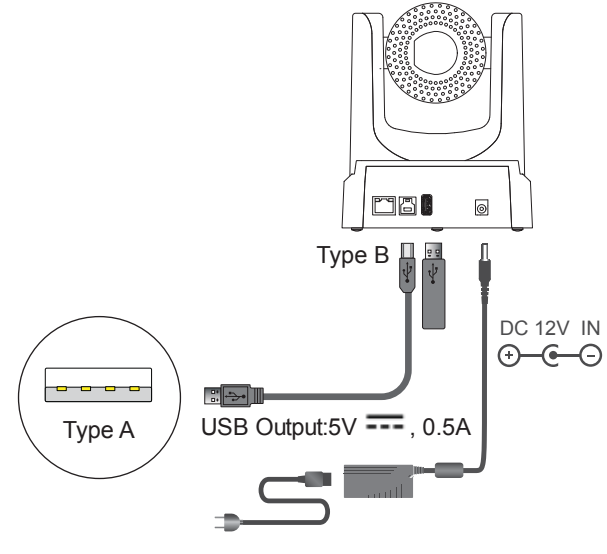

Polycom® EagleEye™ IV USB Camera

In addition, the label was placed on the bottom. The battery must not be exposed to excessive heat such as sunshine, fire, or the like.

Correct disposal of this product: this symbol indicates that this product must not be disposed of with household waste, according to the WEEE Directive (2012/19/EU) and your national law. This product should be taken to a collection center licensed for the recycling of waste electrical and electronic equipment (EEE). The mishandling of this type of waste could have a possible negative impact on the environment and human health due to potentially hazardous substances that are generally associated with EEE. At the same time, your cooperation in the correct disposal of this product will contribute to the efficient use of natural resources. For more information about where you can take your waste equipment for recycling, please contact your local city office, or your household waste collection service.

Operating: -10° - 40°C (14° - 104°F)
Storage: -40° - 60°C (-40° - 140°F)

By using this product, you are agreeing to the terms of the End User License Agreement (EULA) at: <http://documents.polycom.com/indexes/licenses>. If you do not agree to the terms of the EULA, do not use the product, and you may return it in the original packaging to the seller from whom you purchased the product.

Product Documentation

Documentation du produit
Documentación del producto
Documentação do produto
Produktdokumentation

Documentazione del prodotto
Produktdokumentasjon
Termékdokumentáció
Dokumentacija produktu
Документация продукта
製品マニュアル
产品文档
产品说明文件
제품 설명서

Use only power supplies listed in the manual.
PSU Model: AD040RHAN2-PLY3
PSU Manufacturer: Sparkle Power, Inc.