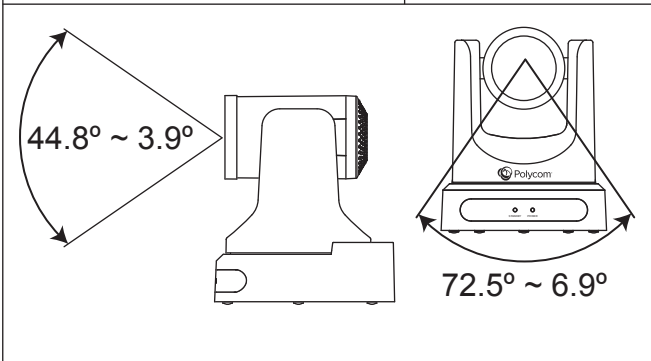

Polycom® EagleEye™ IV USB Camera

In addition, the label was placed on the bottom. The battery must not be exposed to excessive heat such as sunshine, fire, or the like.

Correct disposal of this product: this symbol indicates that this product must not be disposed of with household waste, according to the WEEE Directive (2012/19/EU) and your national law. This product should be taken to a collection center licensed for the recycling of waste electrical and electronic equipment (EEE). The mishandling of this type of waste could have a possible negative impact on the environment and human health due to potentially hazardous substances that are generally associated with EEE. At the same time, your cooperation in the correct disposal of this product will contribute to the efficient use of natural resources. For more information about where you can take your waste equipment for recycling, please contact your local city office, or your household waste collection service.

Operating: -10° - 40°C (14° - 104°F)
Storage: -40° - 60°C (-40° - 140°F)

By using this product, you are agreeing to the terms of the End User License Agreement (EULA) at: <http://documents.polycom.com/indexes/licenses>. If you do not agree to the terms of the EULA, do not use the product, and you may return it in the original packaging to the seller from whom you purchased the product.

Product Documentation

Documentation du produit
Documentación del producto
Documentação do produto
Produktdokumentation

Documentazione del prodotto
Produktdokumentasjon
Termékdokumentáció
Dokumentacija produktu
Документация продукта
製品マニュアル
产品文档
产品说明文件
제품 설명서

Use only power supplies listed in the manual.
PSU Model: AD040RHAN2-PLY3
PSU Manufacturer: Sparkle Power, Inc.