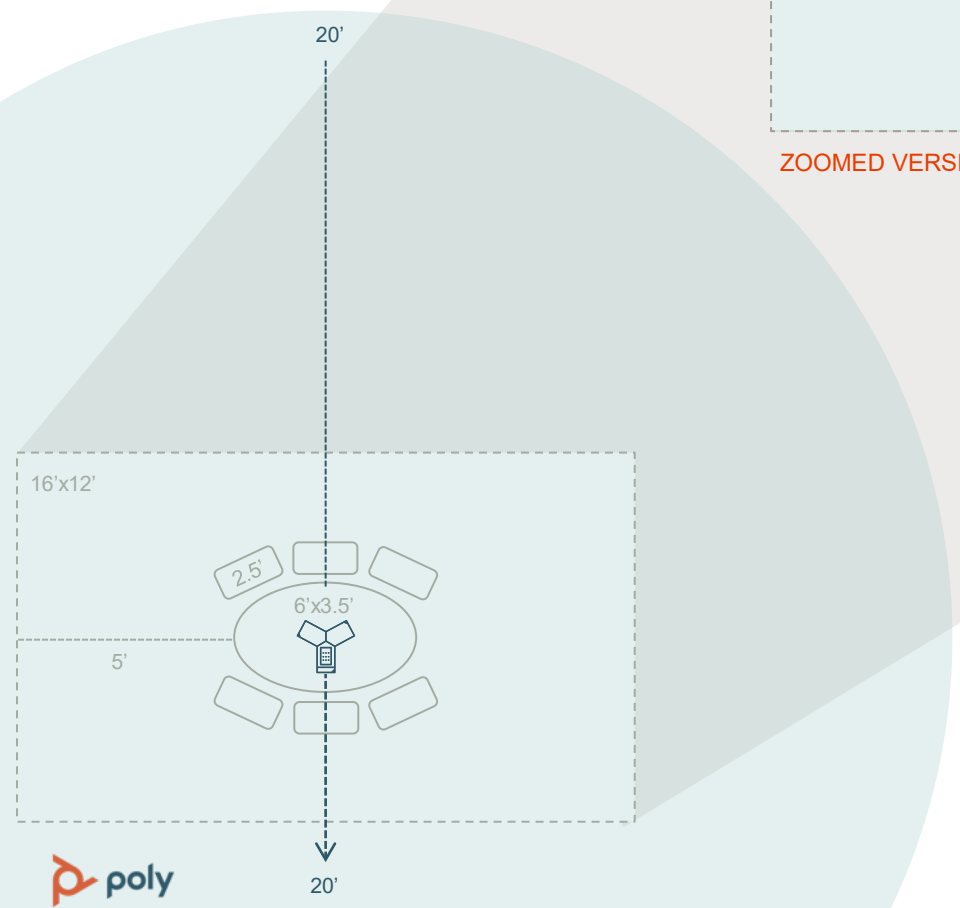

Note: area of microphone coverage simplified for illustrative purposes; actual coverage may differ

ZOOMED VERSION

SMALL ROOM — TEAMS

KEY

 Trio C60

CONFERENCE ROOM	NUMBER OF PEOPLE
Small	4-6

ROOM DIMENSIONS	TABLE DIMENSIONS
16'x12'	6' x 3.5'

Note: area of microphone coverage simplified for illustrative purposes; actual coverage may differ

MEDIUM ROOM — TEAMS

KEY

- Trio C60
- EX microphones

CONFERENCE ROOM	NUMBER OF PEOPLE
Medium	6-12
ROOM DIMENSIONS	TABLE DIMENSIONS
16' x 14'	10' x 4'
PRODUCT RECOMMENDATIONS	MIC PICK UP RANGE
Trio C60 — TEAMS	Up to 20'
	<ul style="list-style-type: none"> • Add expansion microphones for additional 20' (cable length is 7')

Note: area of microphone coverage simplified for illustrative purposes; actual coverage may differ

MEDIUM ROOM — SIP

KEY

- Trio 8500
- EX microphones

CONFERENCE ROOM	NUMBER OF PEOPLE
Medium	6-12
ROOM DIMENSIONS	TABLE DIMENSIONS
20' x 14'	10' x 4'
PRODUCT RECOMMENDATIONS	MIC PICK UP RANGE
Trio 8500— SIP	Up to 14'
	<ul style="list-style-type: none"> Add expansion microphones for additional 14' (cable length is 7')

Note: area of microphone coverage simplified for illustrative purposes; actual coverage may differ

LARGE ROOM

KEY

- Trio 8800 / Trio C60 Daisy-chain (up to 3)
- EX microphones

CONFERENCE ROOM	NUMBER OF PEOPLE
Large	9-14
ROOM DIMENSIONS	TABLE DIMENSIONS
26' x 14''	Rectangle 16' x 5''
PRODUCT RECOMMENDATIONS	MIC PICK UP RANGE
Trio 8800 / Trio C60	6.1m / 20'
	<ul style="list-style-type: none"> Up to 20' for conference phone Exp mics have 7' cables then provides 20' mic pick up