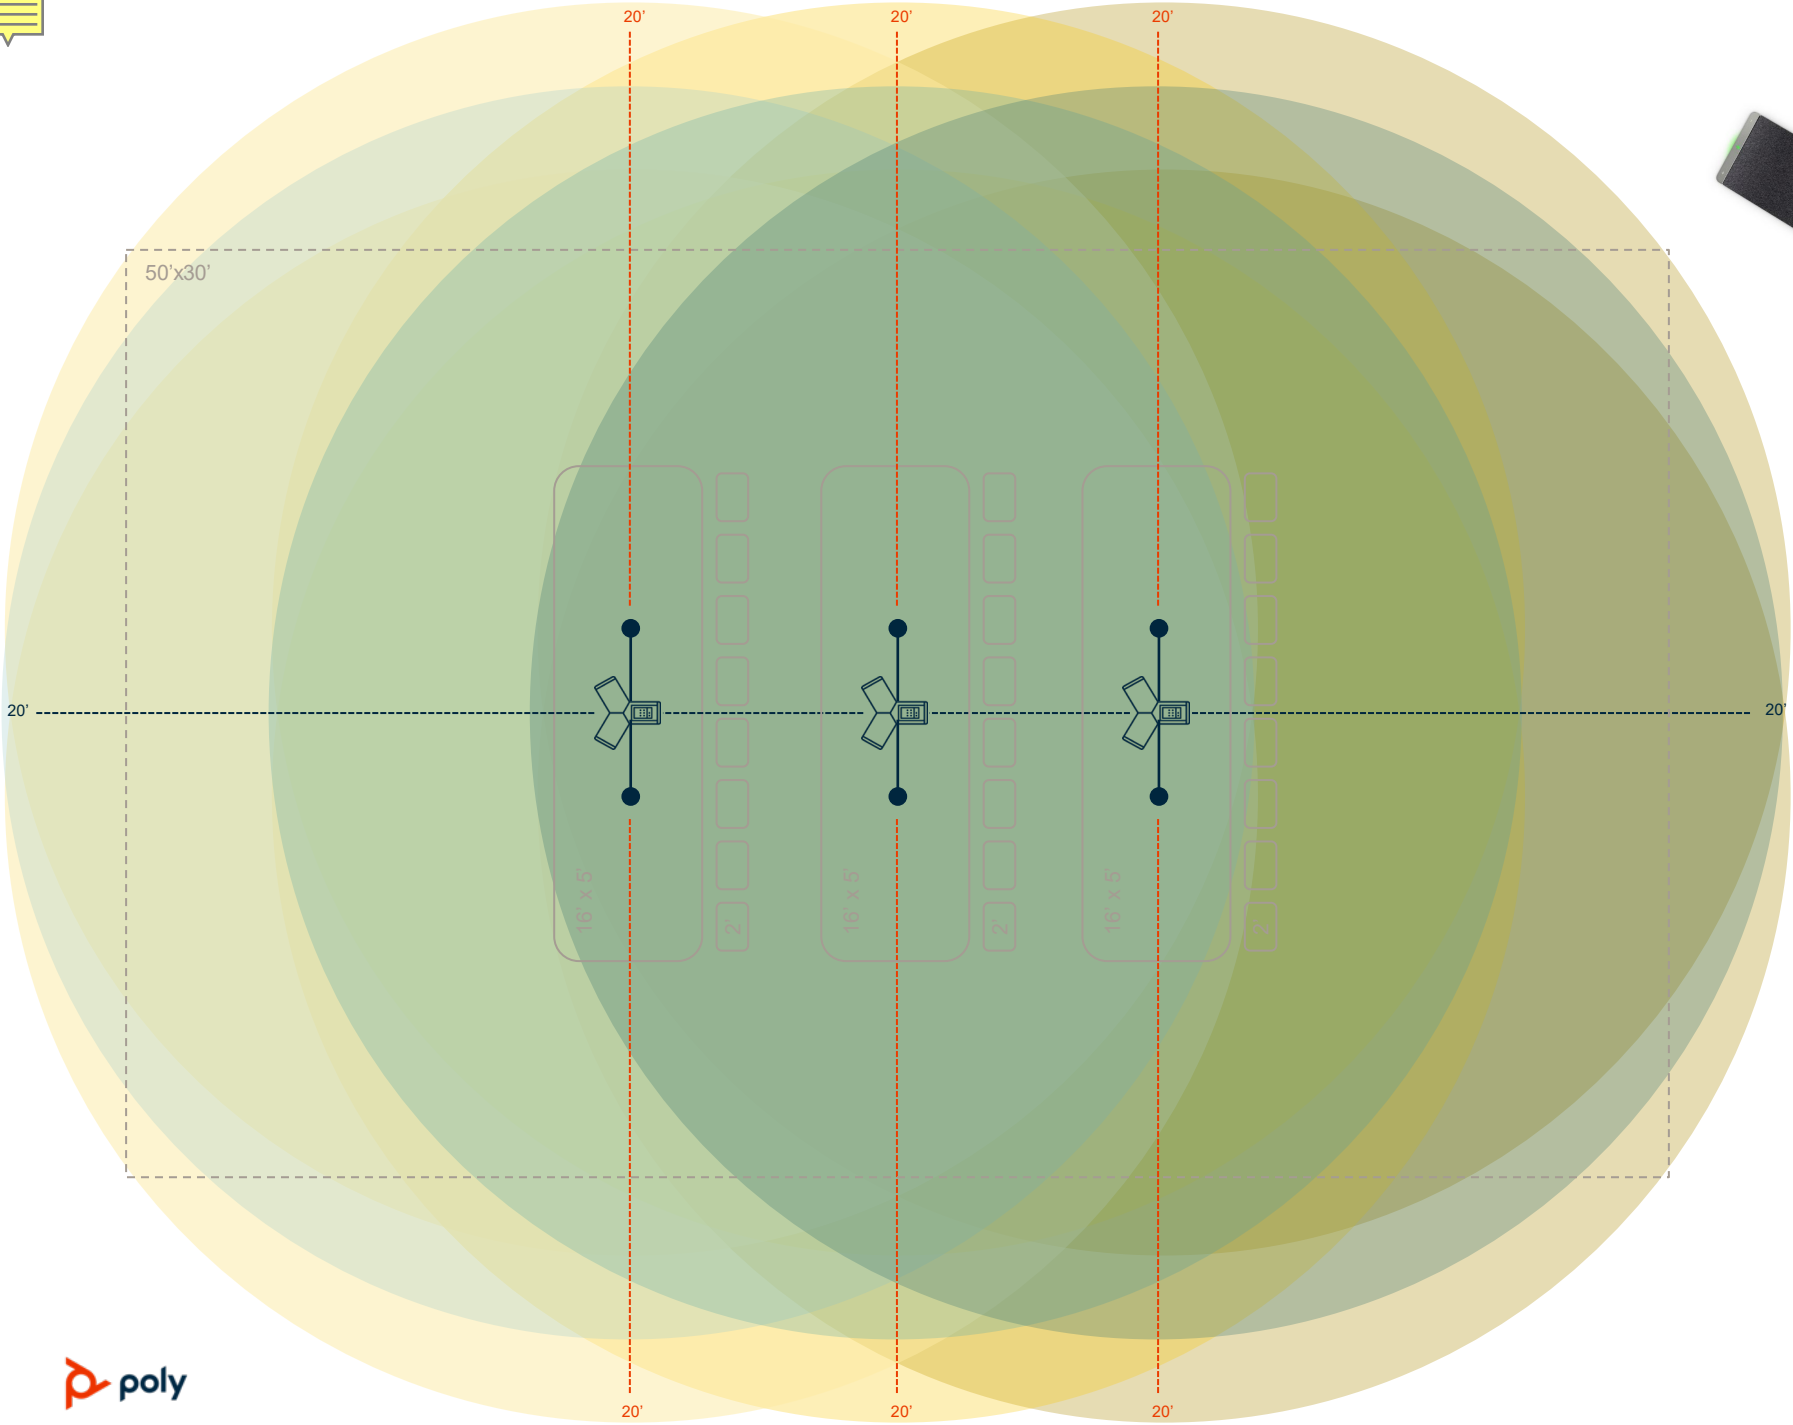

KEY

- Trio C60 Daisy-chain (up to 3)
- EX microphones

CONFERENCE ROOM	NUMBER OF PEOPLE
Training Room	20+
ROOM DIMENSIONS	TABLE DIMENSIONS
50'x30'	(3) 16'x 4'
PRODUCT RECOMMENDATIONS	MIC PICK UP RANGE
Trio C60 daisy chain and expansion mics on the middle table	Up to 20' for both conference phones
	Add expansion mics for additional 20' on either side (7' cables)

Note: area of microphone coverage simplified for illustrative purposes; actual coverage may differ