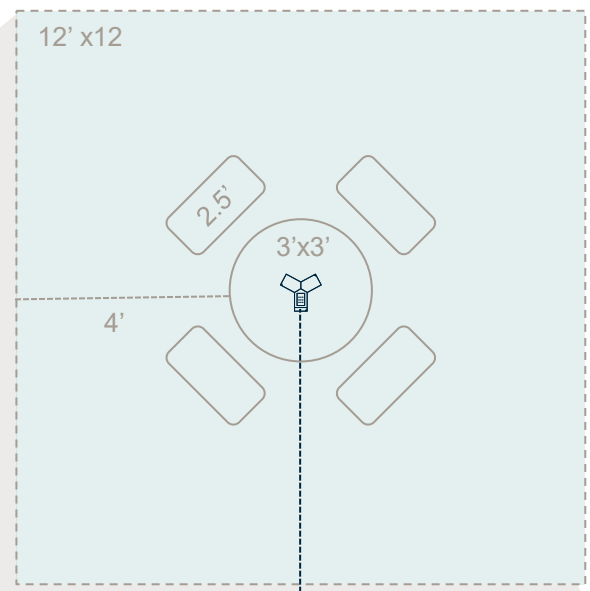

HUDDLE ROOM— SIP

KEY

 Trio 8300

CONFERENCE ROOM	NUMBER OF PEOPLE
Huddle	2-5
ROOM DIMENSIONS	TABLE DIMENSIONS
12'x12'	3' / .91m
PRODUCT RECOMMENDATIONS	MIC PICK UP RANGE
Trio 8300	Up to 12' / 3.7m
	Expansion mics available

Note: area of microphone coverage simplified for illustrative purposes; actual coverage may differ

ZOOMED VERSION

SMALL ROOM — TEAMS

KEY

 Trio C60

CONFERENCE ROOM	NUMBER OF PEOPLE
Small	4-6

ROOM DIMENSIONS	TABLE DIMENSIONS
16'x12'	6' x 3.5'

Note: area of microphone coverage simplified for illustrative purposes; actual coverage may differ

MEDIUM ROOM — TEAMS

KEY

- Trio C60
- EX microphones

CONFERENCE ROOM	NUMBER OF PEOPLE
Medium	6-12
ROOM DIMENSIONS	TABLE DIMENSIONS
16' x 14'	10' x 4'
PRODUCT RECOMMENDATIONS	MIC PICK UP RANGE
Trio C60 — TEAMS	Up to 20'
	<ul style="list-style-type: none"> • Add expansion microphones for additional 20' (cable length is 7')

Note: area of microphone coverage simplified for illustrative purposes; actual coverage may differ

EXTRA LARGE ROOM

KEY

-  Trio C60 Daisy-chain (up to 3)
-  EX microphones

CONFERENCE ROOM	NUMBER OF PEOPLE
Extra Large	15-20
ROOM DIMENSIONS	TABLE DIMENSIONS
35'x35'	Rectangle 24'x 8'
PRODUCT RECOMMENDATIONS	MIC PICK UP RANGE
Trio C60 Daisy Chain	Up to 20' for both conference phones
	Add expansion mics for additional 20' on either side (7' cables)