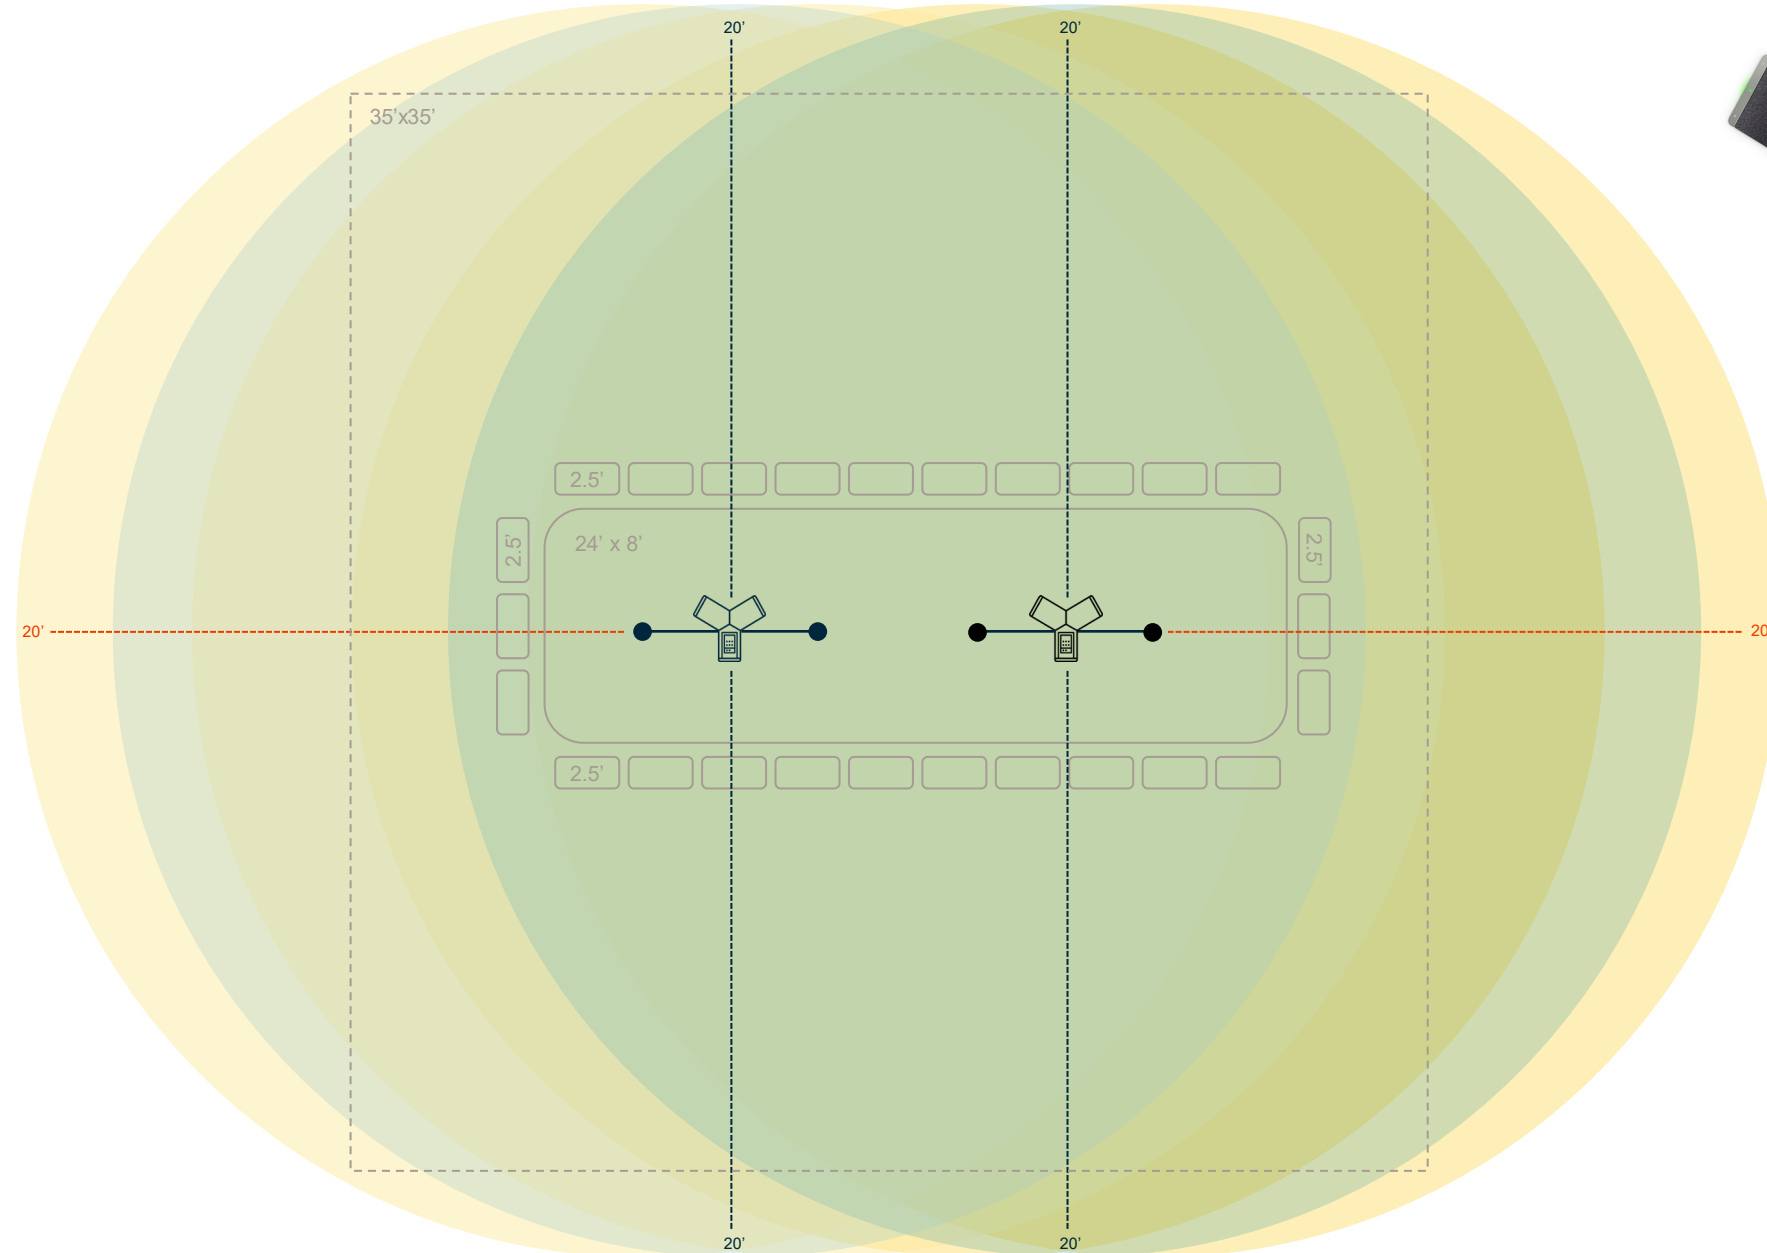

Note: area of microphone coverage simplified for illustrative purposes; actual coverage may differ

LARGE ROOM

KEY

- Trio 8800 / Trio C60 Daisy-chain (up to 3)
- EX microphones

CONFERENCE ROOM	NUMBER OF PEOPLE
Large	9-14
ROOM DIMENSIONS	TABLE DIMENSIONS
26' x 14''	Rectangle 16' x 5''
PRODUCT RECOMMENDATIONS	MIC PICK UP RANGE
Trio 8800 / Trio C60	6.1m / 20'
	<ul style="list-style-type: none"> Up to 20' for conference phone Exp mics have 7' cables then provides 20' mic pick up

Note: area of microphone coverage simplified for illustrative purposes; actual coverage may differ

EXTRA LARGE ROOM

KEY

-  Trio C60 Daisy-chain (up to 3)
-  EX microphones

CONFERENCE ROOM	NUMBER OF PEOPLE
Extra Large	15-20
ROOM DIMENSIONS	TABLE DIMENSIONS
35'x35'	Rectangle 24'x 8'
PRODUCT RECOMMENDATIONS	MIC PICK UP RANGE
Trio C60 Daisy Chain	Up to 20' for both conference phones
	Add expansion mics for additional 20' on either side (7' cables)

Note: area of microphone coverage simplified for illustrative purposes; actual coverage may differ

TRAINING ROOM 1

KEY

-  Trio C60 Daisy-chain (up to 3)
-  EX microphones

CONFERENCE ROOM	NUMBER OF PEOPLE
Training Room	20+
ROOM DIMENSIONS	TABLE DIMENSIONS
50'x30'	(3) 16'x 4'
PRODUCT RECOMMENDATIONS	MIC PICK UP RANGE
Trio C60 daisy chain and expansion mics on the middle table	Up to 20' for both conference phones
	Add expansion mics for additional 20' on either side (7' cables)

Note: area of microphone coverage simplified for illustrative purposes; actual coverage may differ

TRAINING ROOM 2

KEY

-  Trio 8800 / Trio C60 Daisy-chain (up to 3)
-  EX microphones

CONFERENCE ROOM	NUMBER OF PEOPLE
Training Room	20-40+
ROOM DIMENSIONS	TABLE DIMENSIONS
30'x30'	(U-shaped) 16' x 4' 16' x 4' 12' x 4'
PRODUCT RECOMMENDATIONS	MIC PICK UP RANGE
Trio C60 or Trio 8800 daisy chain and expansion mics in on the middle table	Up to 20' for both conference phones
	Add expansion mics for additional 20' on either side (7' cables)