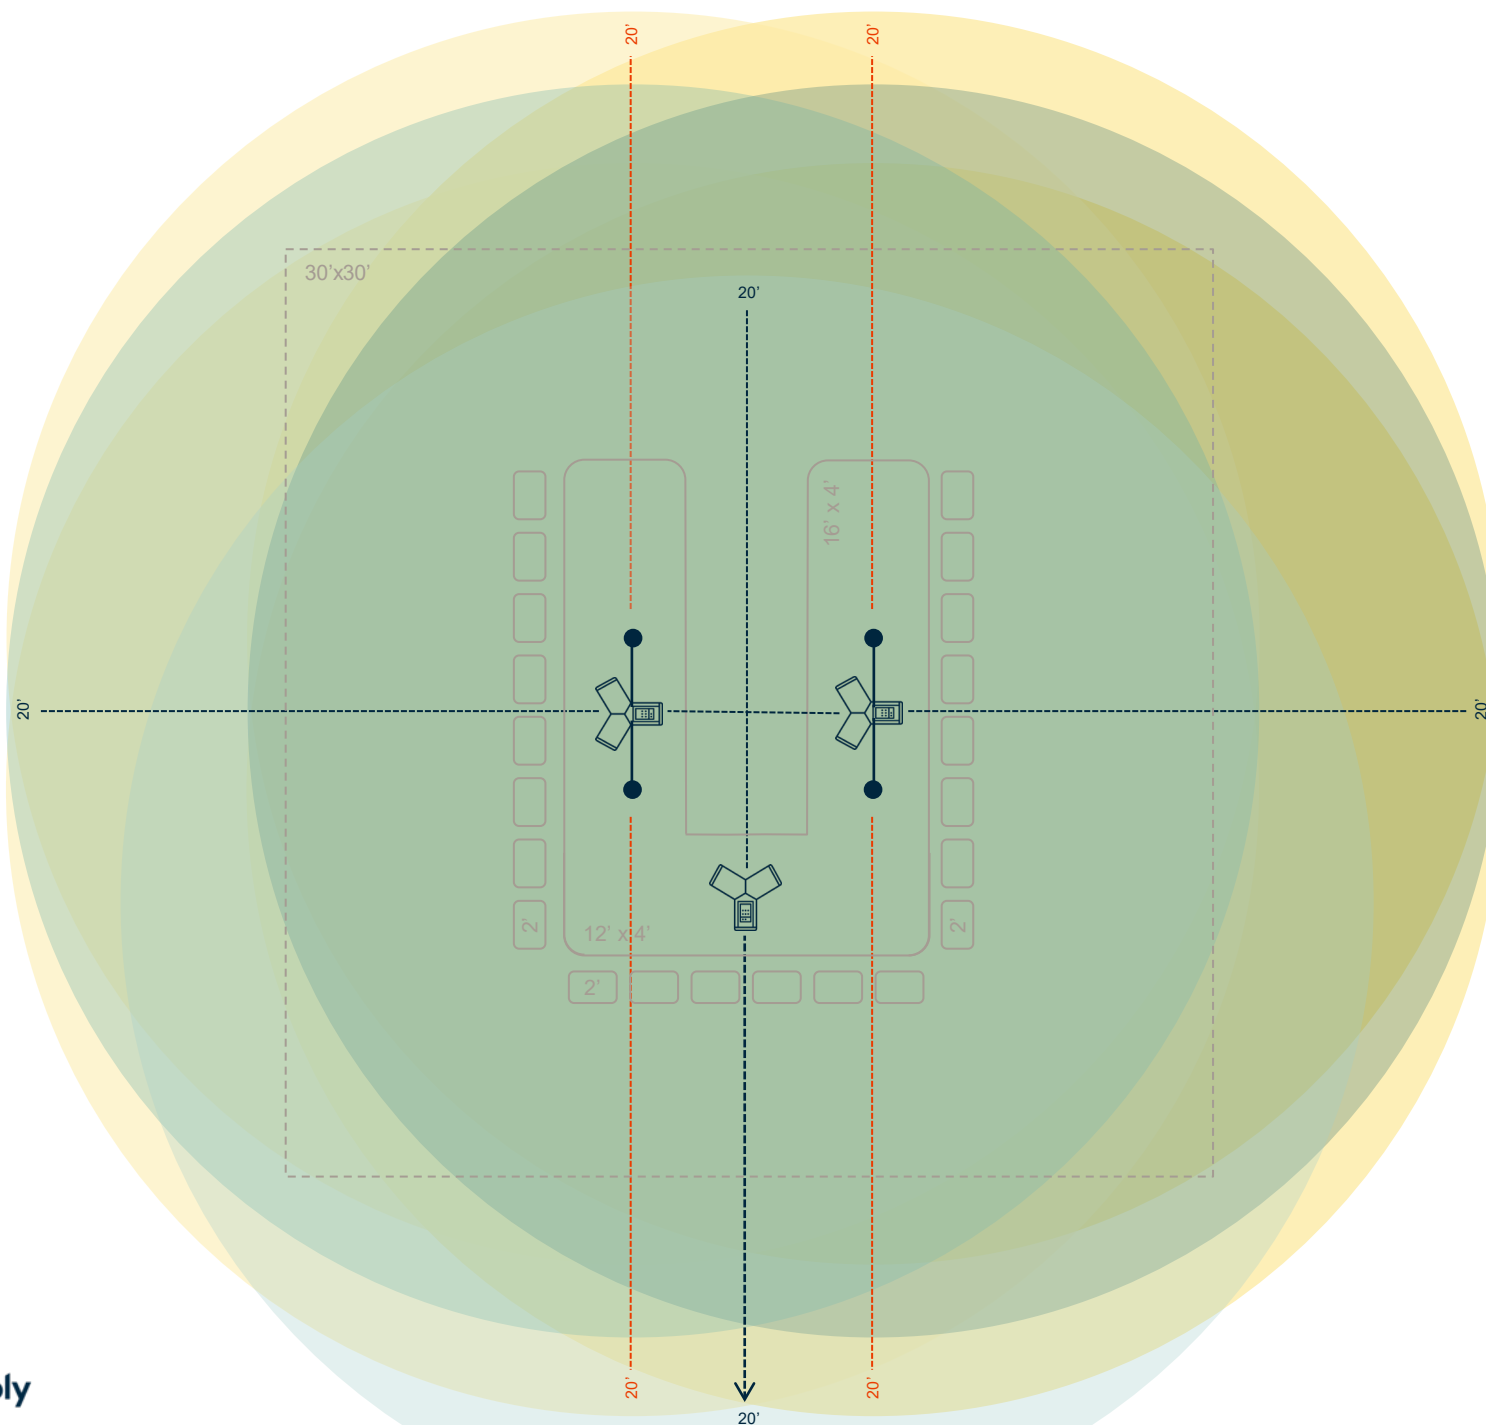

Note: area of microphone coverage simplified for illustrative purposes; actual coverage may differ

EXTRA LARGE ROOM

KEY

-  Trio C60 Daisy-chain (up to 3)
-  EX microphones

CONFERENCE ROOM	NUMBER OF PEOPLE
Extra Large	15-20
ROOM DIMENSIONS	TABLE DIMENSIONS
35'x35'	Rectangle 24'x 8'
PRODUCT RECOMMENDATIONS	MIC PICK UP RANGE
Trio C60 Daisy Chain	Up to 20' for both conference phones
	Add expansion mics for additional 20' on either side (7' cables)

Note: area of microphone coverage simplified for illustrative purposes; actual coverage may differ

TRAINING ROOM 1

KEY

-  Trio C60 Daisy-chain (up to 3)
-  EX microphones

CONFERENCE ROOM	NUMBER OF PEOPLE
Training Room	20+
ROOM DIMENSIONS	TABLE DIMENSIONS
50'x30'	(3) 16'x 4'
PRODUCT RECOMMENDATIONS	MIC PICK UP RANGE
Trio C60 daisy chain and expansion mics on the middle table	Up to 20' for both conference phones
	Add expansion mics for additional 20' on either side (7' cables)

Note: area of microphone coverage simplified for illustrative purposes; actual coverage may differ

TRAINING ROOM 2

KEY

-  Trio 8800 / Trio C60 Daisy-chain (up to 3)
-  EX microphones

CONFERENCE ROOM	NUMBER OF PEOPLE
Training Room	20-40+
ROOM DIMENSIONS	TABLE DIMENSIONS
30'x30'	(U-shaped) 16' x 4' 16' x 4' 12' x 4'
PRODUCT RECOMMENDATIONS	MIC PICK UP RANGE
Trio C60 or Trio 8800 daisy chain and expansion mics in on the middle table	Up to 20' for both conference phones
	Add expansion mics for additional 20' on either side (7' cables)

Note: area of microphone coverage simplified for illustrative purposes; actual coverage may differ

MEASUREMENTS