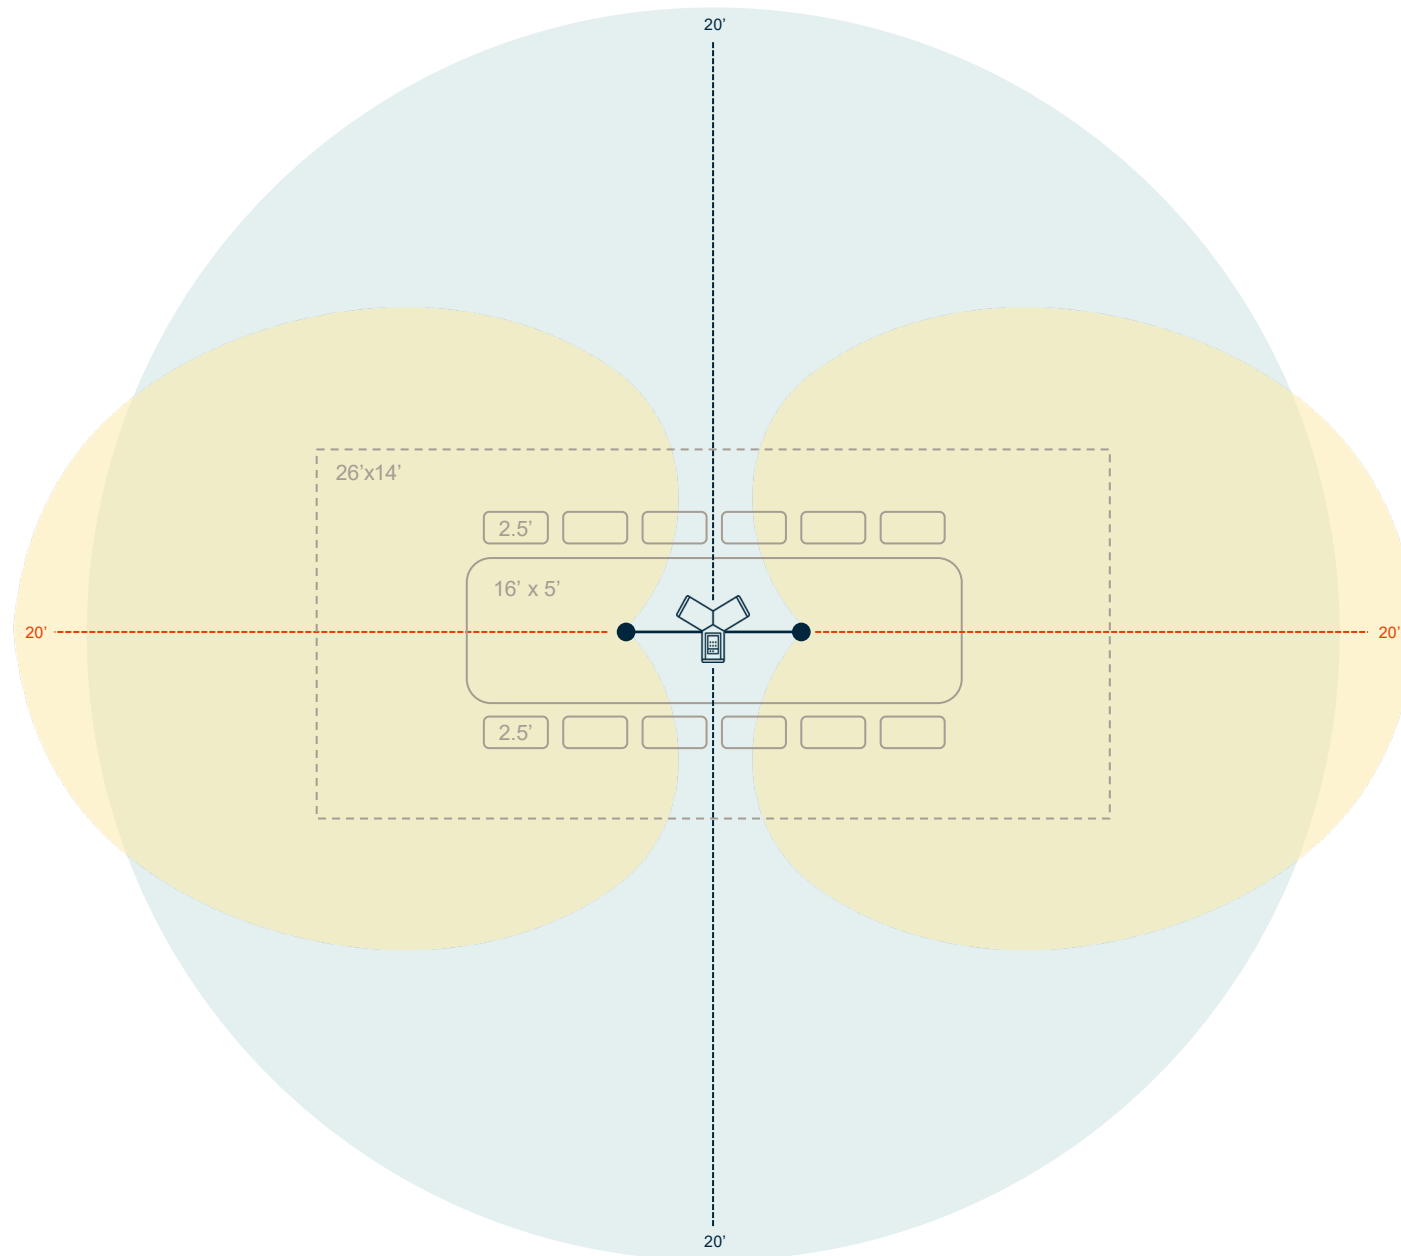

Note: area of microphone coverage simplified for illustrative purposes; actual coverage may differ

MEDIUM ROOM — SIP

KEY

- Trio 8500
- EX microphones

CONFERENCE ROOM	NUMBER OF PEOPLE
Medium	6-12
ROOM DIMENSIONS	TABLE DIMENSIONS
20' x 14'	10' x 4'
PRODUCT RECOMMENDATIONS	MIC PICK UP RANGE
Trio 8500— SIP	Up to 14'
	<ul style="list-style-type: none"> Add expansion microphones for additional 14' (cable length is 7')

Note: area of microphone coverage simplified for illustrative purposes; actual coverage may differ

LARGE ROOM

KEY

- Trio 8800 / Trio C60 Daisy-chain (up to 3)
- EX microphones

CONFERENCE ROOM	NUMBER OF PEOPLE
Large	9-14
ROOM DIMENSIONS	TABLE DIMENSIONS
26' x 14''	Rectangle 16' x 5''
PRODUCT RECOMMENDATIONS	MIC PICK UP RANGE
Trio 8800 / Trio C60	6.1m / 20'
	<ul style="list-style-type: none"> Up to 20' for conference phone Exp mics have 7' cables then provides 20' mic pick up

Note: area of microphone coverage simplified for illustrative purposes; actual coverage may differ

EXTRA LARGE ROOM

KEY

-  Trio C60 Daisy-chain (up to 3)
-  EX microphones

CONFERENCE ROOM	NUMBER OF PEOPLE
Extra Large	15-20
ROOM DIMENSIONS	TABLE DIMENSIONS
35'x35'	Rectangle 24'x 8'
PRODUCT RECOMMENDATIONS	MIC PICK UP RANGE
Trio C60 Daisy Chain	Up to 20' for both conference phones
	Add expansion mics for additional 20' on either side (7' cables)