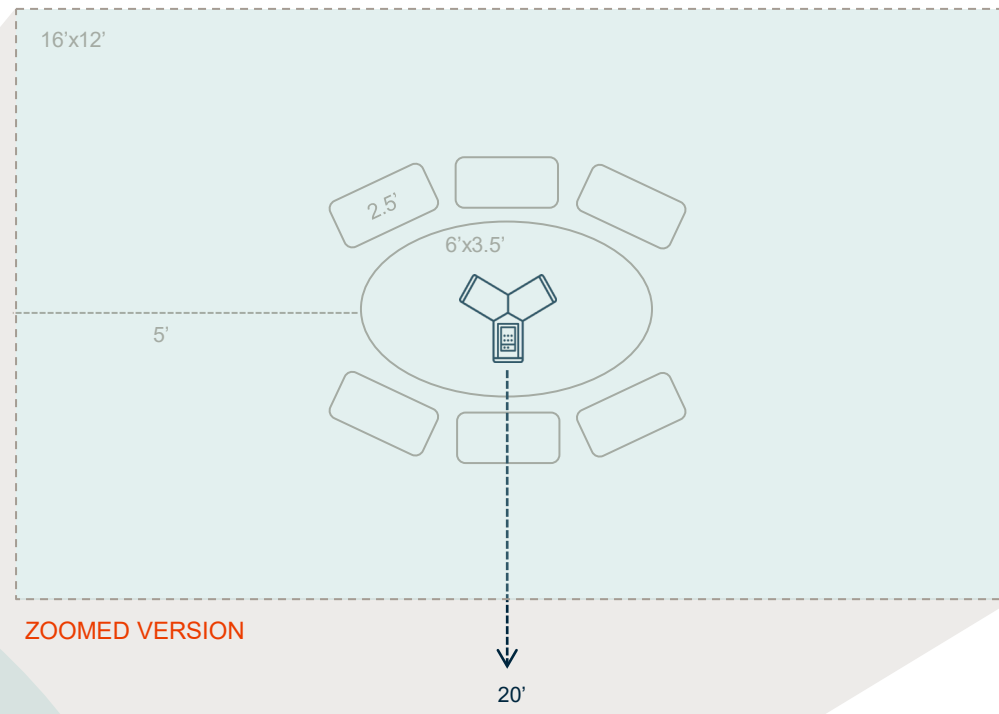

Note: area of microphone coverage simplified for illustrative purposes; actual coverage may differ

ZOOMED VERSION

SMALL ROOM — TEAMS

KEY

 Trio C60

CONFERENCE ROOM	NUMBER OF PEOPLE
Small	4-6

ROOM DIMENSIONS	TABLE DIMENSIONS
16'x12'	6' x 3.5'

Note: area of microphone coverage simplified for illustrative purposes; actual coverage may differ

MEDIUM ROOM — TEAMS

KEY

- Trio C60
- EX microphones

CONFERENCE ROOM	NUMBER OF PEOPLE
Medium	6-12
ROOM DIMENSIONS	TABLE DIMENSIONS
16' x 14'	10' x 4'
PRODUCT RECOMMENDATIONS	MIC PICK UP RANGE
Trio C60 — TEAMS	Up to 20'
	<ul style="list-style-type: none"> • Add expansion microphones for additional 20' (cable length is 7')

Note: area of microphone coverage simplified for illustrative purposes; actual coverage may differ

MEDIUM ROOM — SIP

KEY

- Trio 8500
- EX microphones

CONFERENCE ROOM	NUMBER OF PEOPLE
Medium	6-12
ROOM DIMENSIONS	TABLE DIMENSIONS
20' x 14'	10' x 4'
PRODUCT RECOMMENDATIONS	MIC PICK UP RANGE
Trio 8500— SIP	Up to 14'
	<ul style="list-style-type: none"> Add expansion microphones for additional 14' (cable length is 7')

Note: area of microphone coverage simplified for illustrative purposes; actual coverage may differ

LARGE ROOM

KEY

- Trio 8800 / Trio C60 Daisy-chain (up to 3)
- EX microphones

CONFERENCE ROOM	NUMBER OF PEOPLE
Large	9-14
ROOM DIMENSIONS	TABLE DIMENSIONS
26' x 14''	Rectangle 16' x 5''
PRODUCT RECOMMENDATIONS	MIC PICK UP RANGE
Trio 8800 / Trio C60	6.1m / 20'
	<ul style="list-style-type: none"> Up to 20' for conference phone Exp mics have 7' cables then provides 20' mic pick up