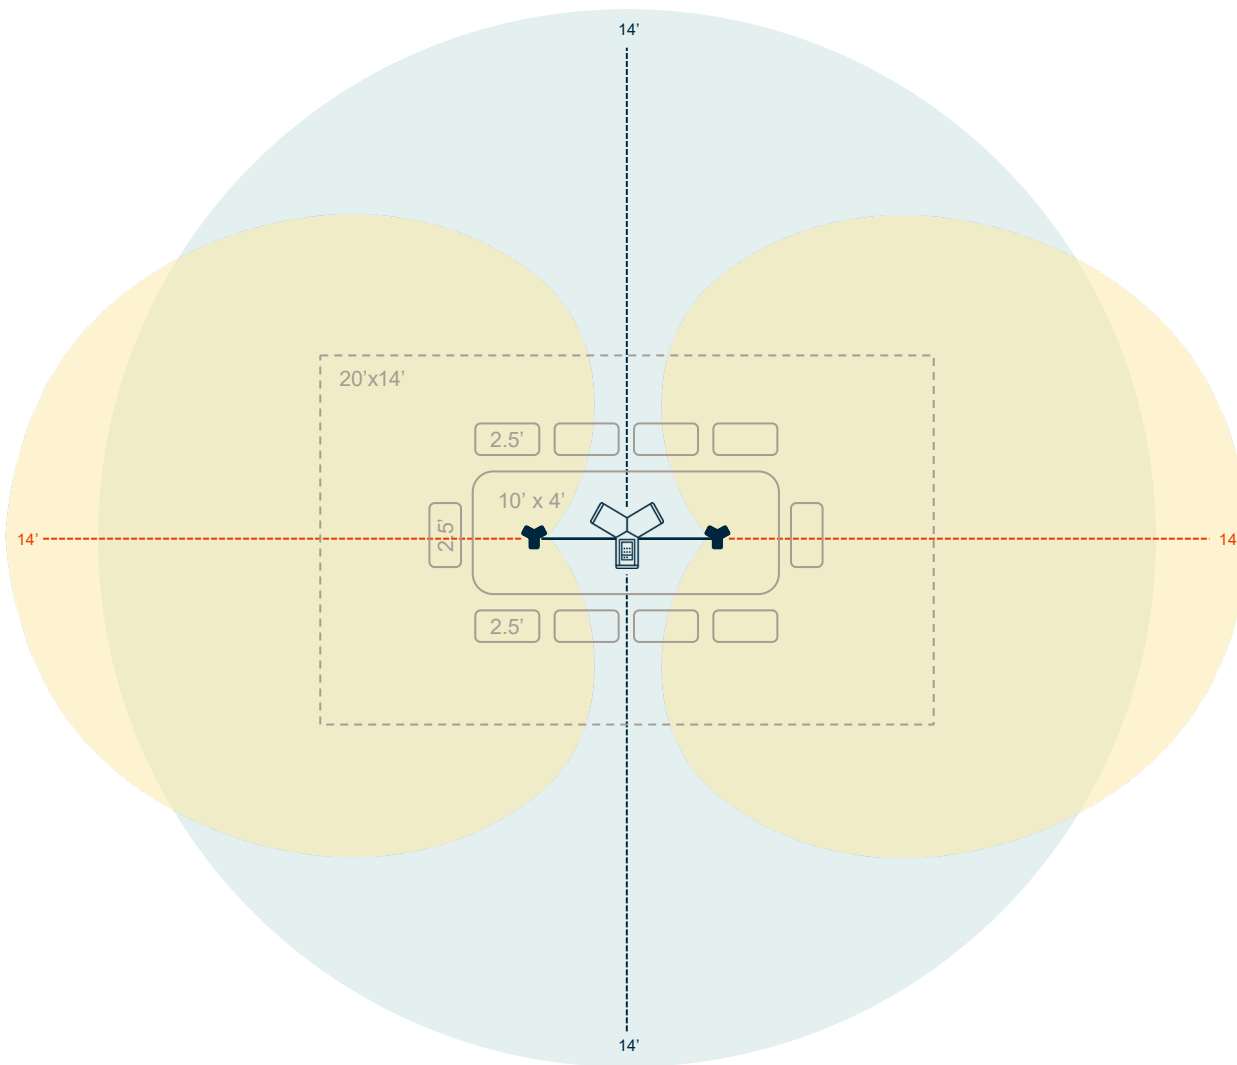

Note: area of microphone coverage simplified for illustrative purposes; actual coverage may differ

MEDIUM ROOM — TEAMS

KEY

- Trio C60
- EX microphones

CONFERENCE ROOM	NUMBER OF PEOPLE
Medium	6-12
ROOM DIMENSIONS	TABLE DIMENSIONS
16' x 14'	10' x 4'
PRODUCT RECOMMENDATIONS	MIC PICK UP RANGE
Trio C60 — TEAMS	Up to 20'
	<ul style="list-style-type: none"> • Add expansion microphones for additional 20' (cable length is 7')

Note: area of microphone coverage simplified for illustrative purposes; actual coverage may differ

MEDIUM ROOM — SIP

KEY

- Trio 8500
- EX microphones

CONFERENCE ROOM	NUMBER OF PEOPLE
Medium	6-12
ROOM DIMENSIONS	TABLE DIMENSIONS
20' x 14'	10' x 4'
PRODUCT RECOMMENDATIONS	MIC PICK UP RANGE
Trio 8500— SIP	Up to 14'
	<ul style="list-style-type: none"> Add expansion microphones for additional 14' (cable length is 7')

Note: area of microphone coverage simplified for illustrative purposes; actual coverage may differ

LARGE ROOM

KEY

- Trio 8800 / Trio C60 Daisy-chain (up to 3)
- EX microphones

CONFERENCE ROOM	NUMBER OF PEOPLE
Large	9-14
ROOM DIMENSIONS	TABLE DIMENSIONS
26' x 14''	Rectangle 16' x 5''
PRODUCT RECOMMENDATIONS	MIC PICK UP RANGE
Trio 8800 / Trio C60	6.1m / 20'
	<ul style="list-style-type: none"> Up to 20' for conference phone Exp mics have 7' cables then provides 20' mic pick up

Note: area of microphone coverage simplified for illustrative purposes; actual coverage may differ

EXTRA LARGE ROOM

KEY

-  Trio C60 Daisy-chain (up to 3)
-  EX microphones

CONFERENCE ROOM	NUMBER OF PEOPLE
Extra Large	15-20
ROOM DIMENSIONS	TABLE DIMENSIONS
35'x35'	Rectangle 24'x 8'
PRODUCT RECOMMENDATIONS	MIC PICK UP RANGE
Trio C60 Daisy Chain	Up to 20' for both conference phones
	Add expansion mics for additional 20' on either side (7' cables)