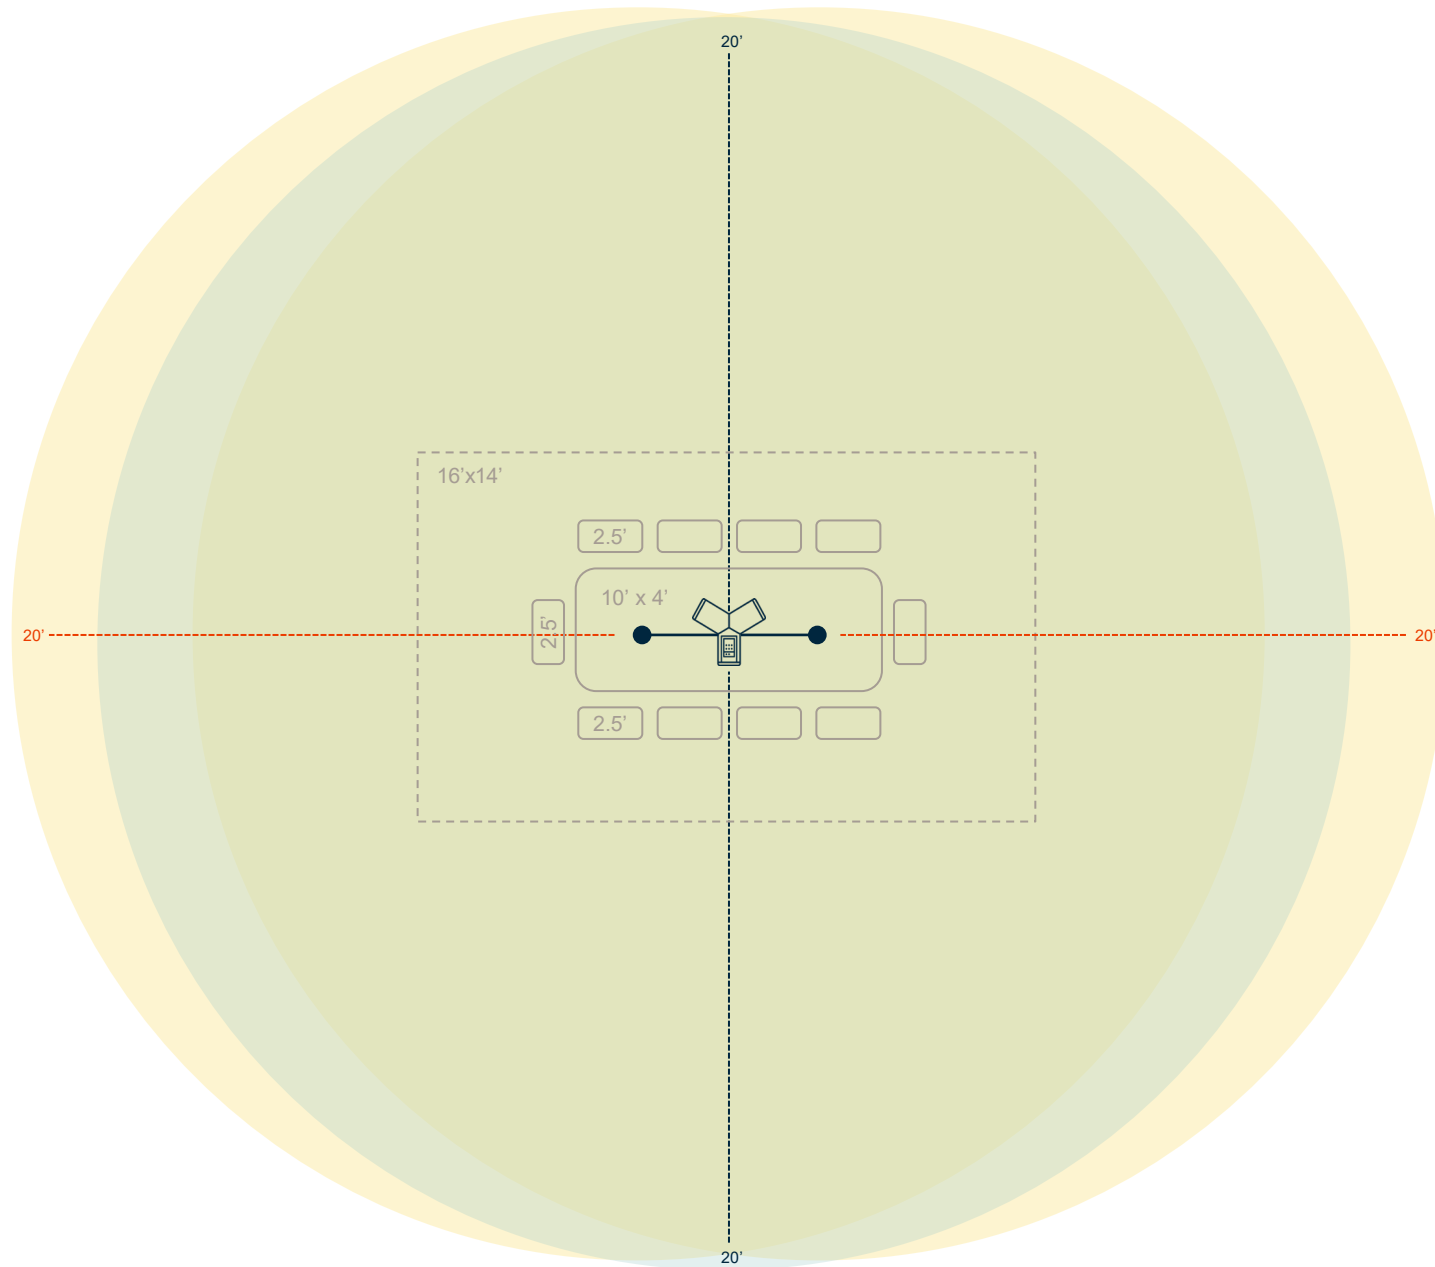

KEY

- Trio C60
- EX microphones

CONFERENCE ROOM	NUMBER OF PEOPLE
Medium	6-12
ROOM DIMENSIONS	TABLE DIMENSIONS
16' x 14'	10' x 4'
PRODUCT RECOMMENDATIONS	MIC PICK UP RANGE
Trio C60 — TEAMS	Up to 20'
	• Add expansion microphones for additional 20' (cable length is 7')

Note: area of microphone coverage simplified for illustrative purposes; actual coverage may differ