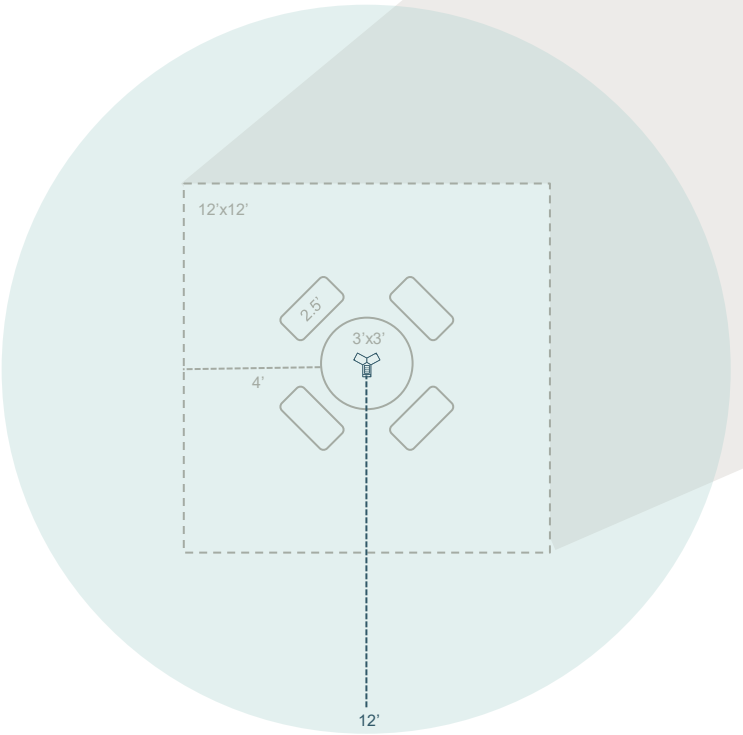

HUDDLE ROOM— SIP

KEY

 Trio 8300

CONFERENCE ROOM	NUMBER OF PEOPLE
Huddle	2-5
ROOM DIMENSIONS	TABLE DIMENSIONS
12'x12'	3' / .91m
PRODUCT RECOMMENDATIONS	MIC PICK UP RANGE
Trio 8300	Up to 12' / 3.7m
	Expansion mics available

Note: area of microphone coverage simplified for illustrative purposes; actual coverage may differ

ZOOMED VERSION

SMALL ROOM — TEAMS

KEY

 Trio C60

CONFERENCE ROOM	NUMBER OF PEOPLE
Small	4-6

ROOM DIMENSIONS	TABLE DIMENSIONS
16'x12'	6' x 3.5'

Note: area of microphone coverage simplified for illustrative purposes; actual coverage may differ

LARGE ROOM

KEY

- Trio 8800 / Trio C60 Daisy-chain (up to 3)
- EX microphones

CONFERENCE ROOM	NUMBER OF PEOPLE
Large	9-14
ROOM DIMENSIONS	TABLE DIMENSIONS
26' x 14''	Rectangle 16' x 5''
PRODUCT RECOMMENDATIONS	MIC PICK UP RANGE
Trio 8800 / Trio C60	6.1m / 20'
	<ul style="list-style-type: none"> Up to 20' for conference phone Exp mics have 7' cables then provides 20' mic pick up

Note: area of microphone coverage simplified for illustrative purposes; actual coverage may differ

EXTRA LARGE ROOM

KEY

-  Trio C60 Daisy-chain (up to 3)
-  EX microphones

CONFERENCE ROOM	NUMBER OF PEOPLE
Extra Large	15-20
ROOM DIMENSIONS	TABLE DIMENSIONS
35'x35'	Rectangle 24'x 8'
PRODUCT RECOMMENDATIONS	MIC PICK UP RANGE
Trio C60 Daisy Chain	Up to 20' for both conference phones
	Add expansion mics for additional 20' on either side (7' cables)